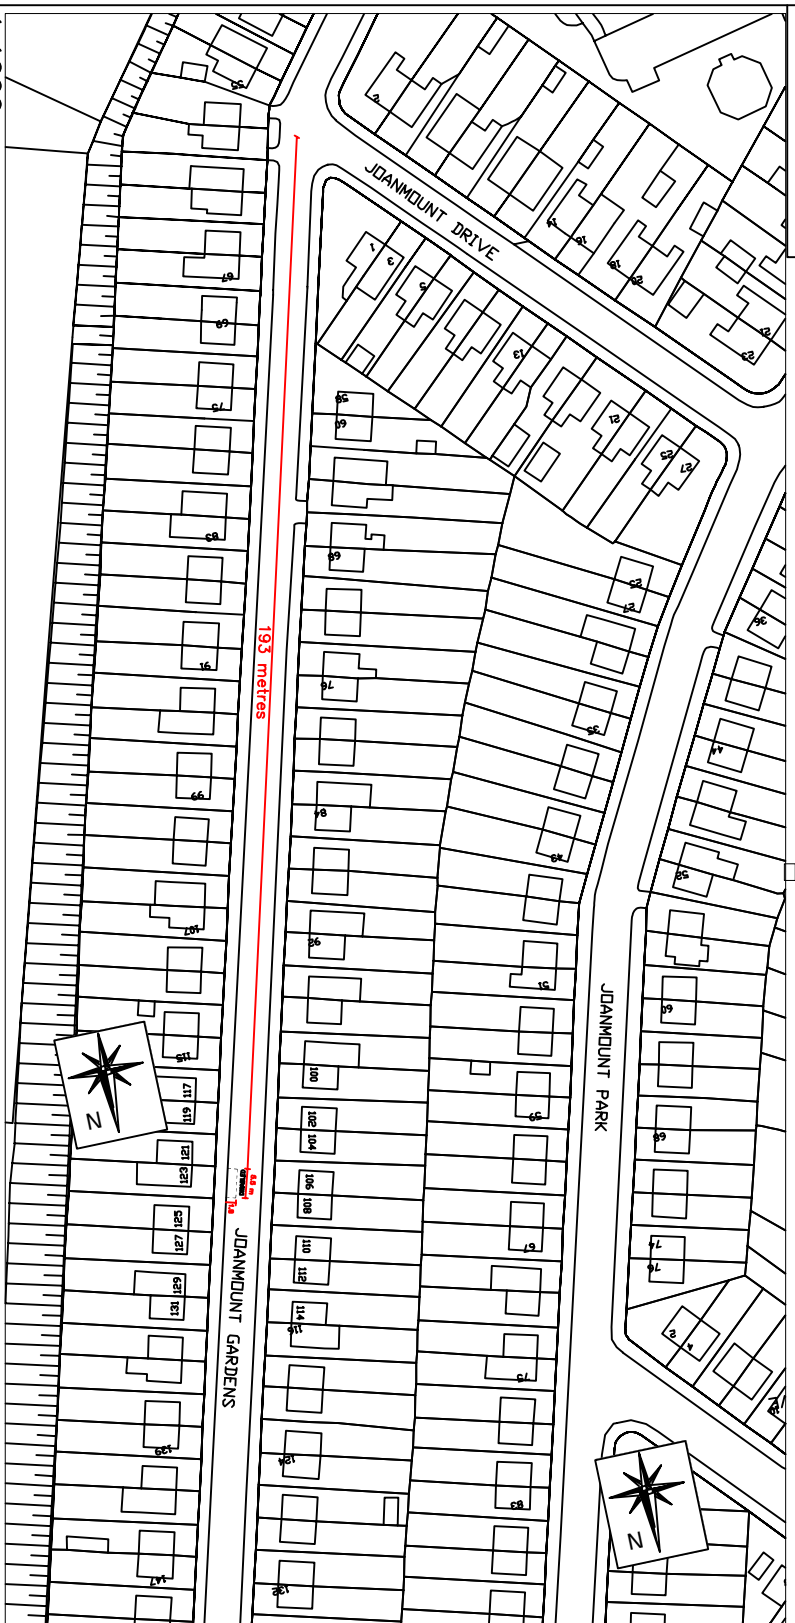

Joanmount Gardens, Belfast (south-east side) – from a point 193 metres north-east of its junction with Joanmount Drive, for a distance of 5.5 metres in a north-eastern direction.

NO.	REVISION	DATE

Based upon the Ordnance Survey of Northern Ireland 1:1000 Scale Map with the Permission of the Director and Chief Executive
 © Crown Copyright
 Unauthorised reproduction infringes Crown Copyright and may lead to prosecution or civil proceedings