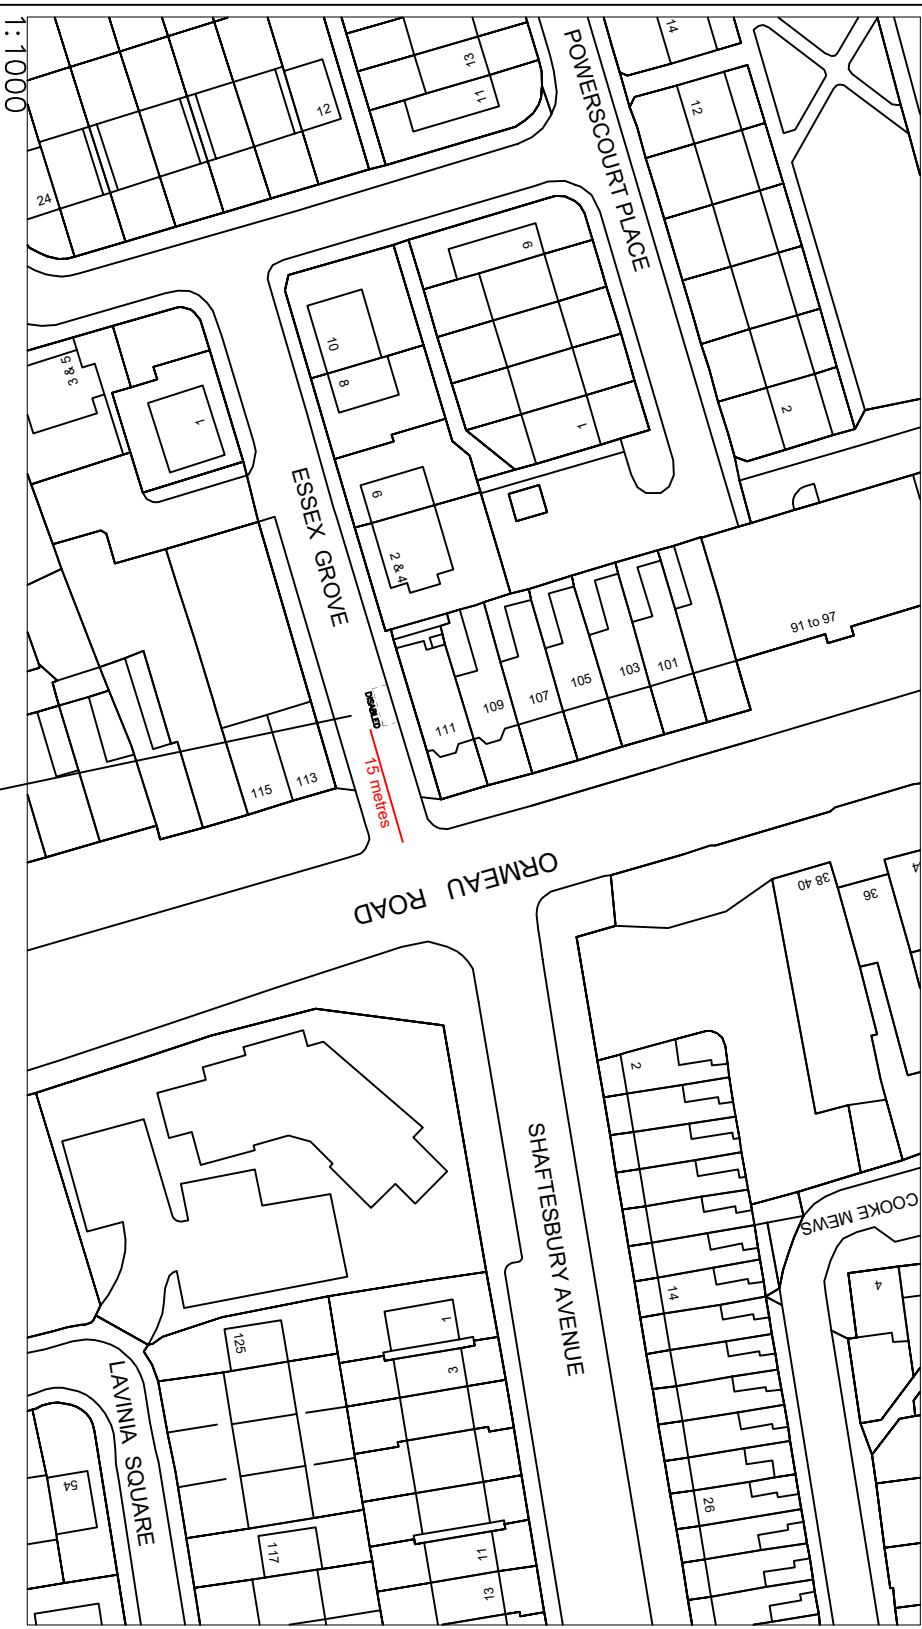

Essex Grove, Belfast (north-west side) – from a point 15 metres south-west of its junction with Ormeau Road, for a distance of 5.5 metres in a south-westerly direction.

NO.	REVISION	DATE

Based upon the Ordnance Survey of Northern Ireland 1:1000 Scale Map with the Permission of the Director and Chief Executive
 © Crown Copyright
 Unauthorised reproduction infringes Crown Copyright and may lead to prosecution or civil proceedings