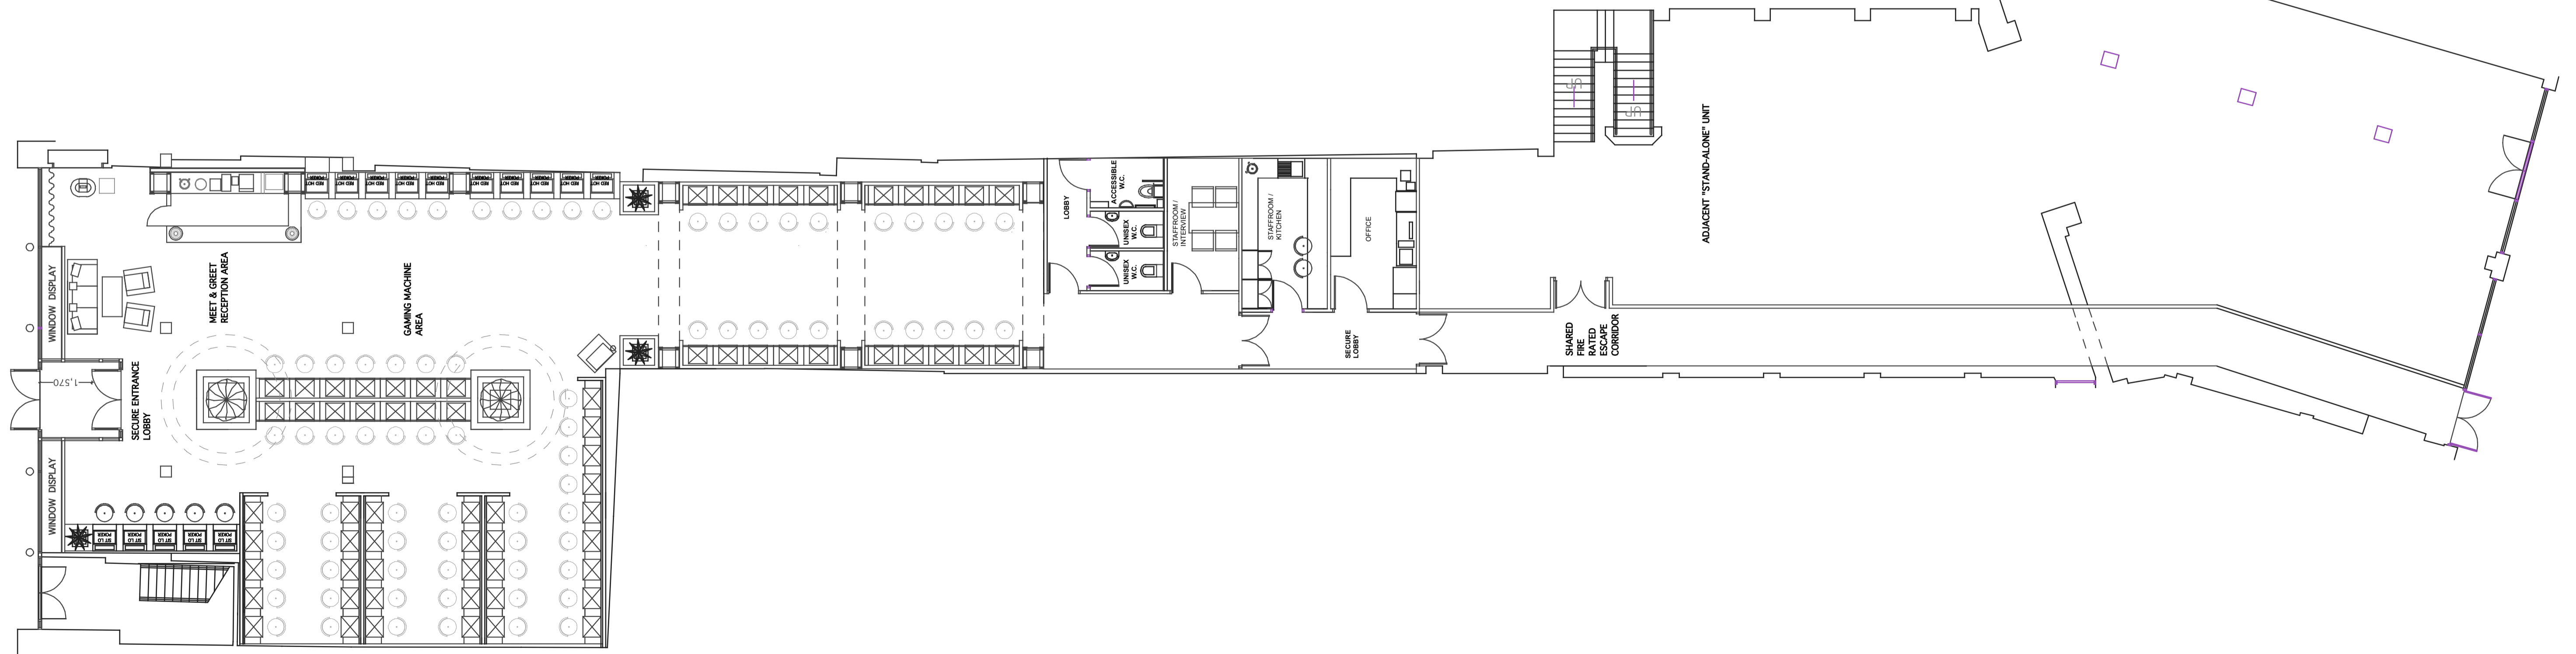

PROPOSED FRONTAGE AND SECTION

project ▶ OASIS NORTH ST

title ▶ PLAN & FRONTAGE

client ▶ OASIS RS LTD

scale ▶ 1:100 & 1:50

date ▶ MARCH 2021

dwg no ▶ IDA.12/613.09

ida
interiors : design : architecture

533
antim road
belfast
bt15 3bs

© Copyright strictly reserved