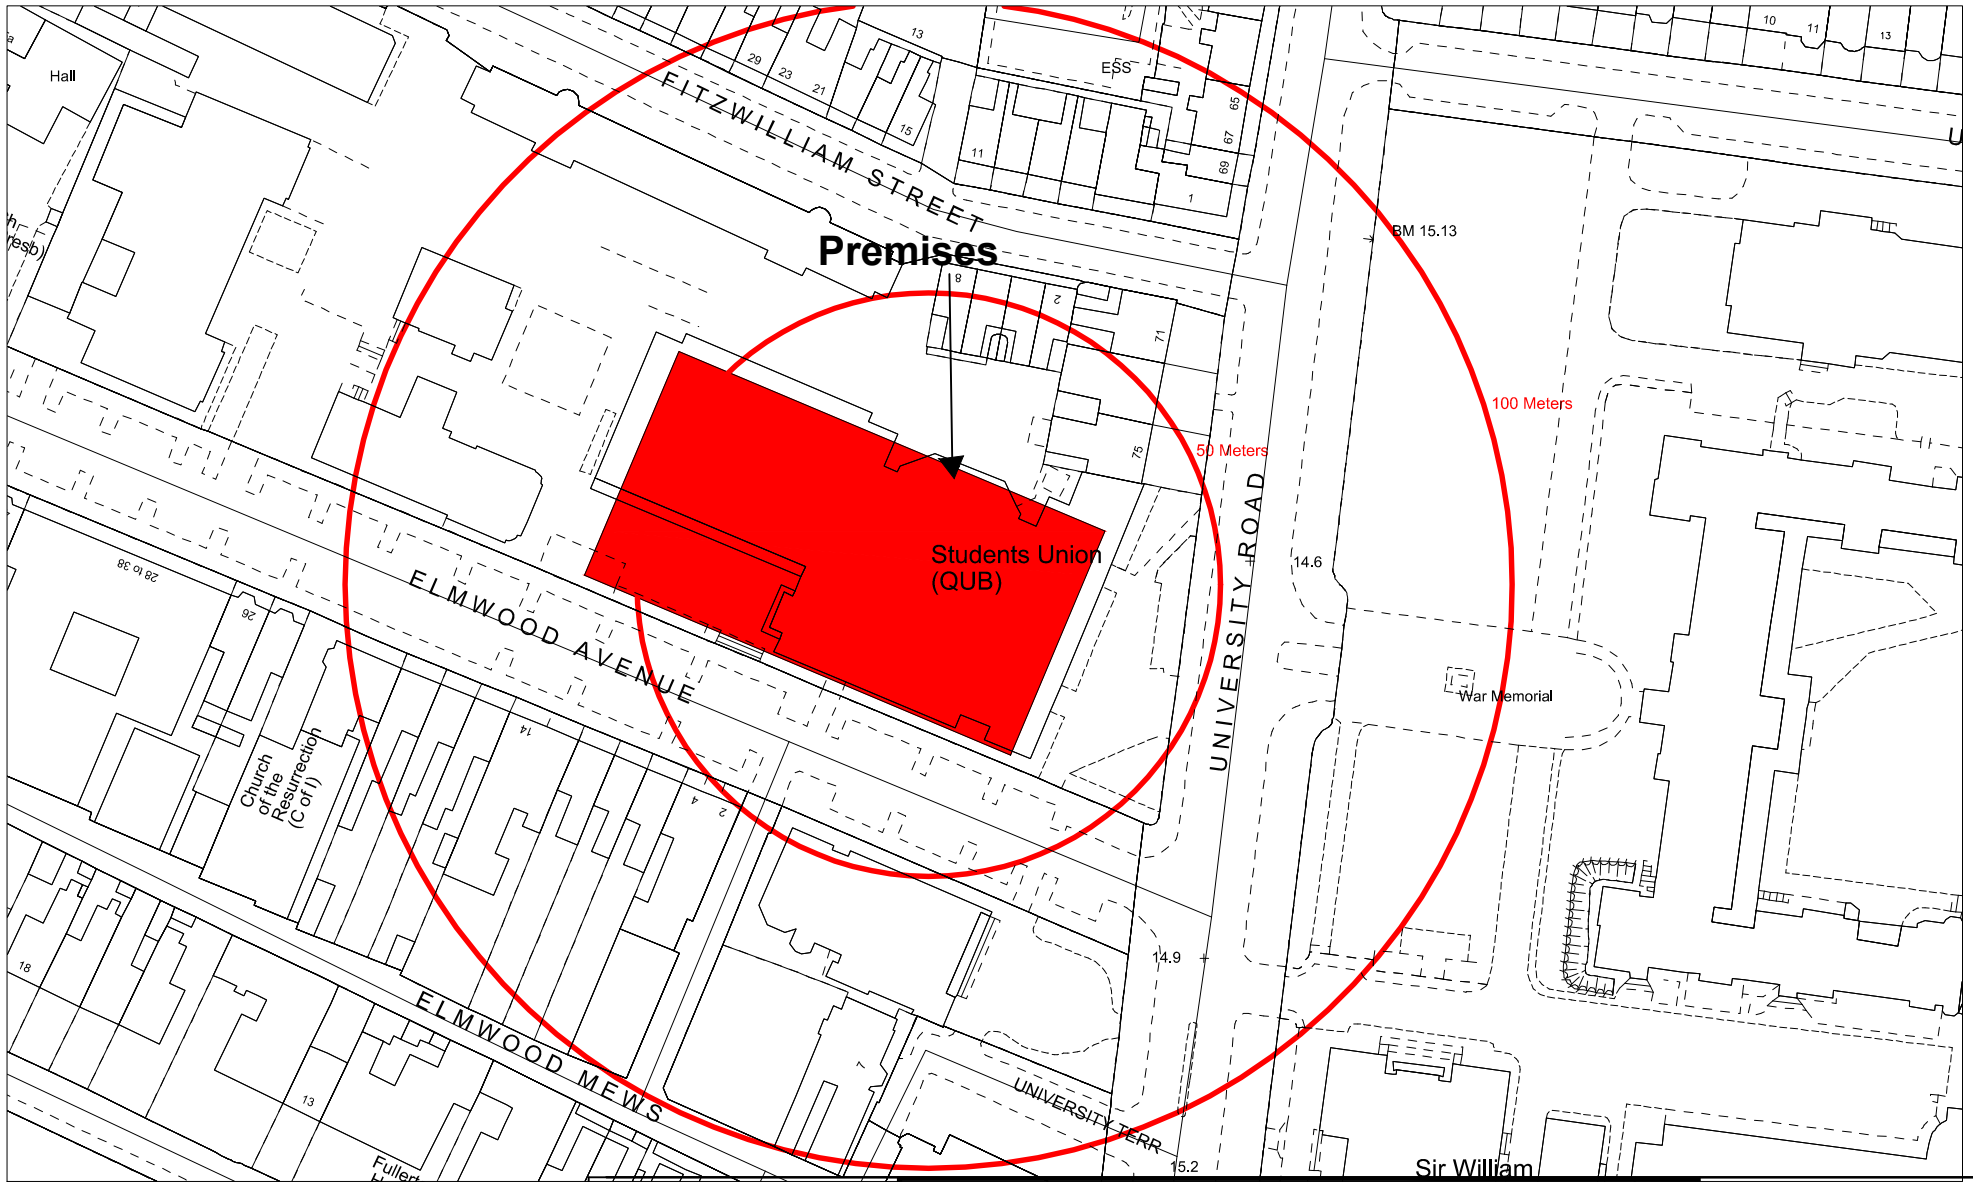

Building Control Service

DRAWN BY **M Treacy**
DATE **06/09/2022**

QUB, One Elmwood Student Centre
University Road, Belfast

SCALE **1:1250 @ A4**