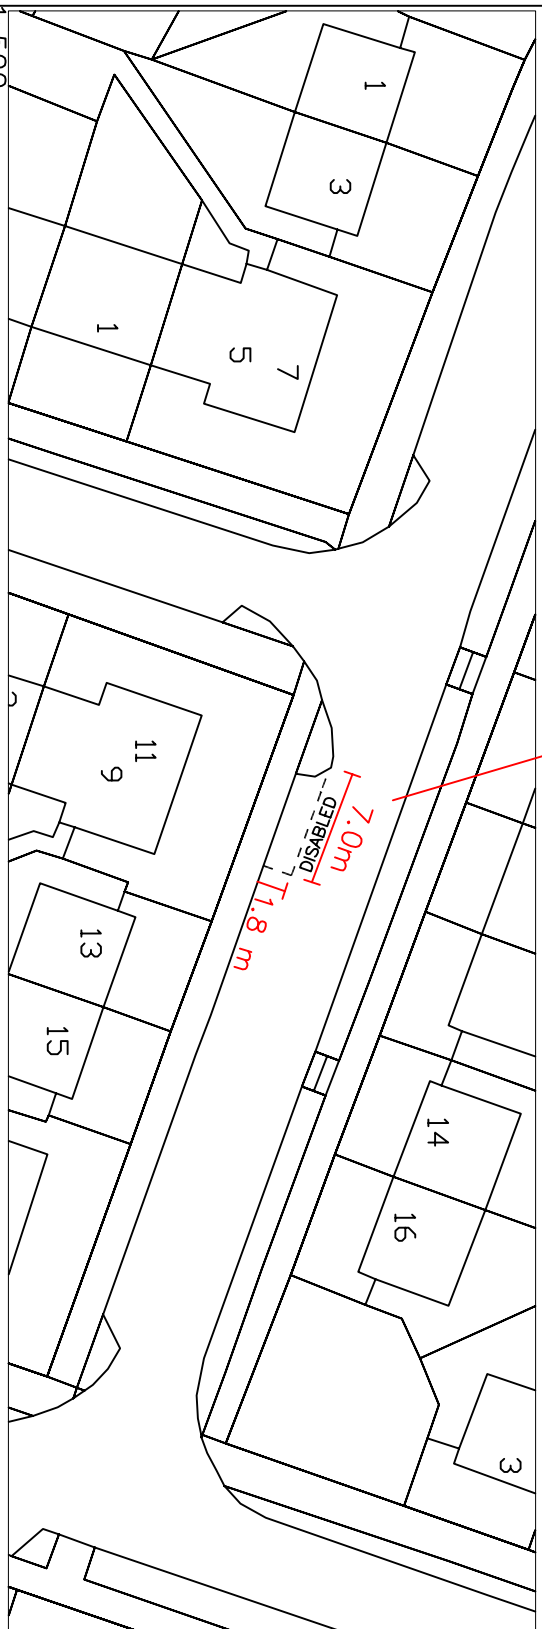

Knock Link, Belfast (south-west side) – from a point 38 metres north-west side of its junction with Knock Green, for a distance of 7 metres in easterly direction.

No.	REVISION	DATE

Based upon the Ordnance Survey of Northern Ireland 1:1000 Scale Map with the Permission of the Director and Chief Executive
 © Crown Copyright
 Unauthorised reproduction infringes Crown Copyright and may lead to prosecution or civil proceedings

Project: PROPOSED ACCESSIBLE/
 DISABLED PARKING BAY

Title: 9 KNOCK LINK
 BELFAST

FILE NO.	DESIGNED	AOH	date
			AUG'23
DRAWN	CHECKED		date
TRACED	APPROVED		date

Dwg. No. TM2/BEL/AUG/23/43/A

Scales AS SHOWN