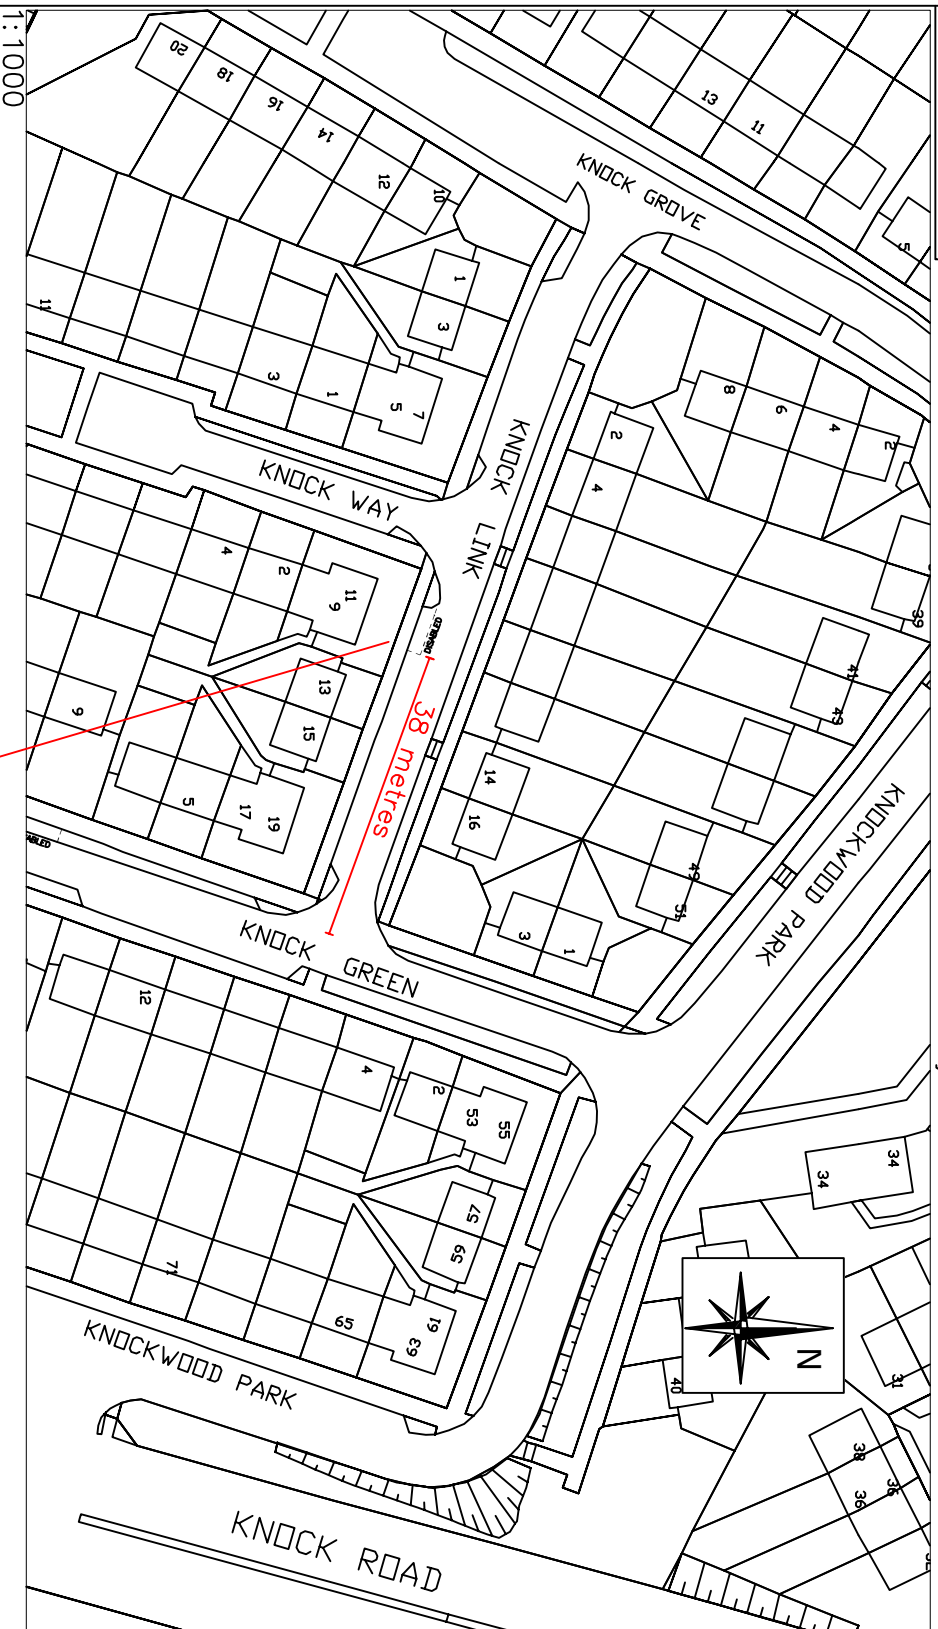

Knock Link, Belfast (south-west side) – from a point 38 metres north-west side of its junction with Knock Green, for a distance of 7 metres in easterly direction.

No.	REVISION	DATE

Based upon the Ordnance Survey of Northern Ireland 1:1000 Scale Map with the Permission of the Director and Chief Executive
 © Crown Copyright
 Unauthorised reproduction infringes Crown Copyright and may lead to prosecution or civil proceedings

Project: PROPOSED ACCESSIBLE/
 DISABLED PARKING BAY

Title: 9 KNOCK LINK
 BELFAST

FILE NO.	DESIGNED	AOH	date
			AUG'23
DRAWN	CHECKED		date
TRACED	APPROVED		date

Dwg. No. TM2/BEL/AUG/23/43/A

Scales AS SHOWN