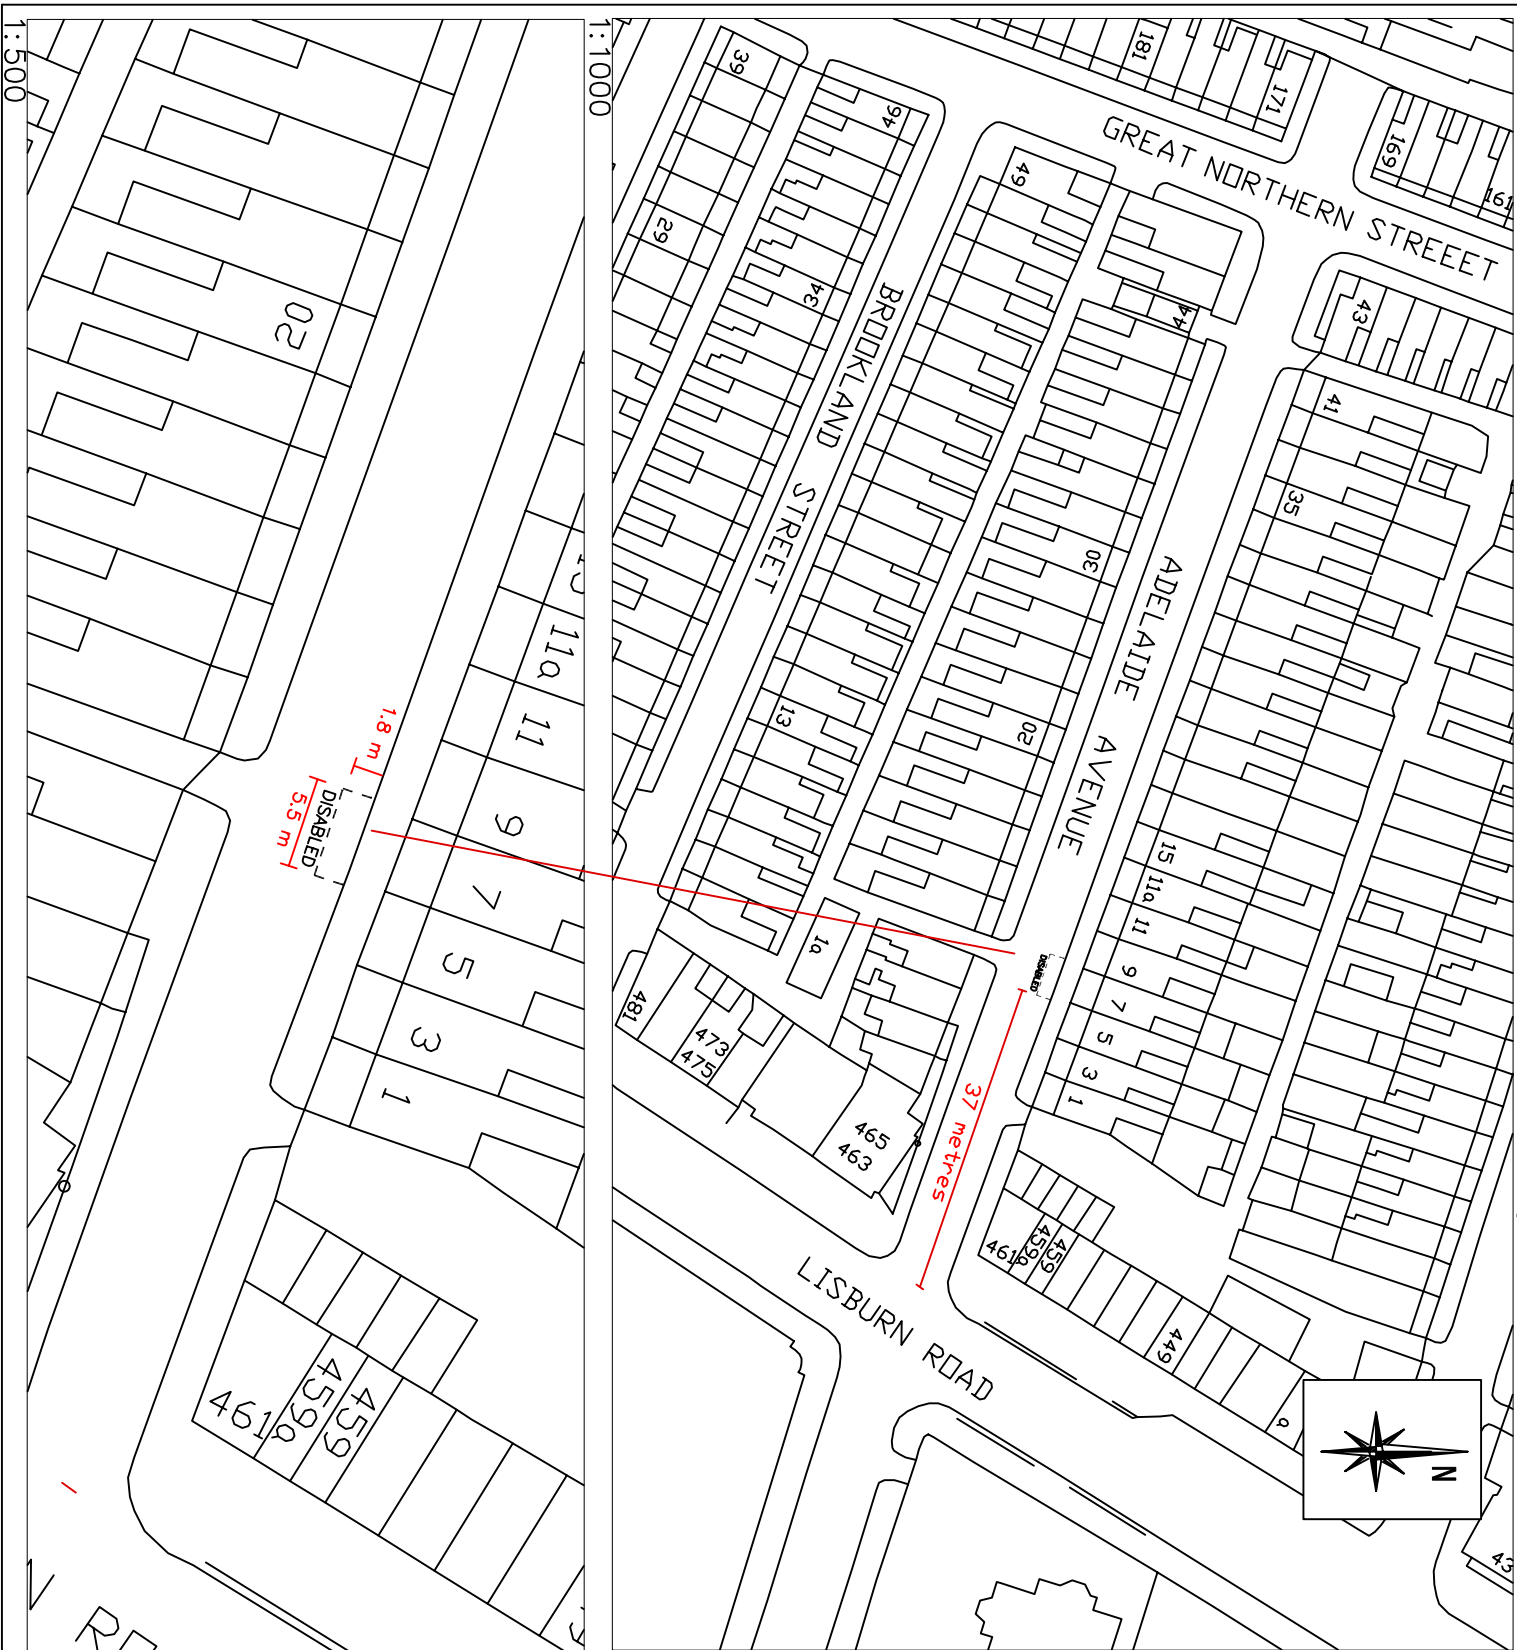

Adelaide Avenue, Belfast (north-east side) – from a point 37 metres north-west of its junction with Lisburn Road, for a distance of 5.5 metres in a north-westerly direction

NO.	REVISION	DATE

Based upon the Ordnance Survey of Northern Ireland 1:1000 Scale Map with the Permission of the Director and Chief Executive
 © Crown Copyright
 Unauthorised reproduction infringes Crown Copyright and may lead to prosecution or civil proceedings

Project
PROPOSED ACCESSIBLE / DISABLED PARKING BAY

Title
7 ADELAIDE AVENUE BELFAST

FILE NO.	DESIGNED	AO'H	date
DRAWN	CHECKED		date
TRACED	APPROVED		date
Dwg. No.			Revision

TM2/BEL/AUG/23/42/A

Scales
 AS SHOWN