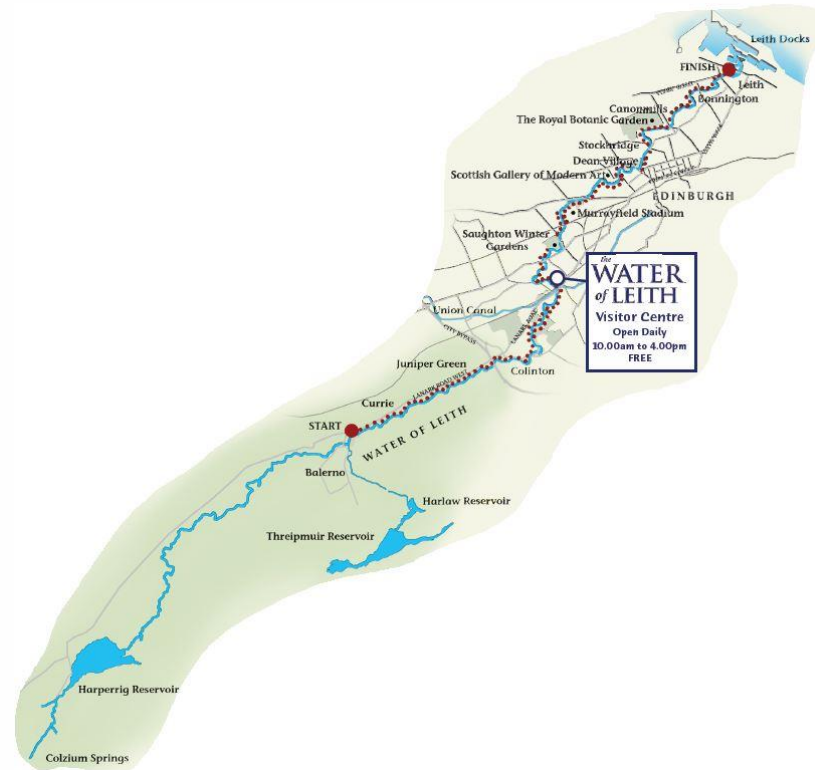

Saughton Park On-site Generation

Andrew Crighton

Energy and Sustainability Manager

Saughton Park

Image - friendsofsaughtonpark.org/

Image google.co.uk/maps

Water of Leith

Image - waterofleith.org.uk