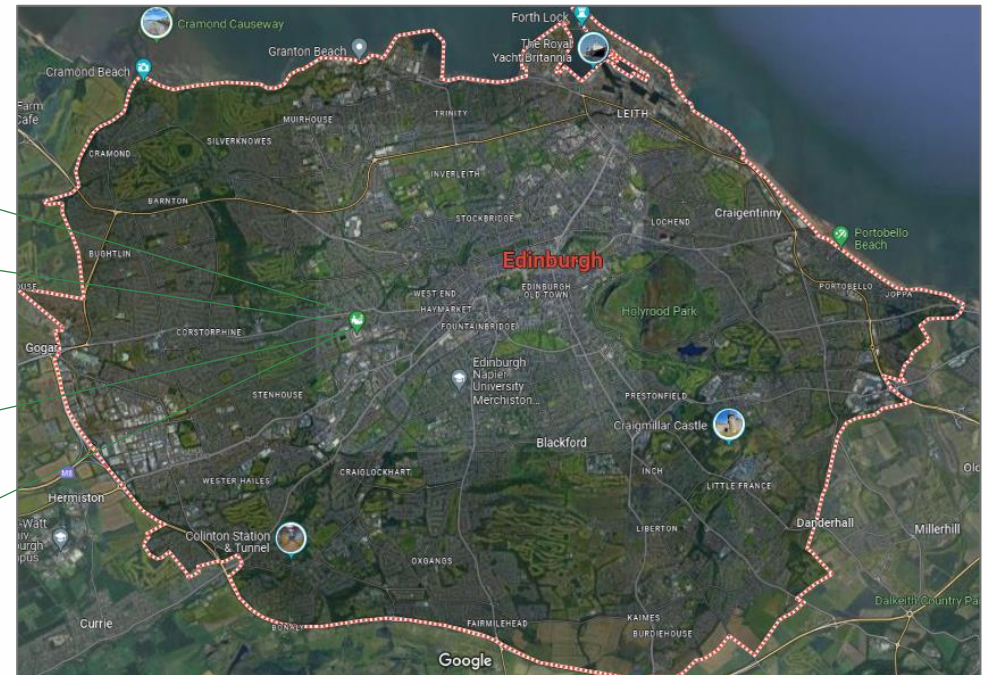

Saughton Park On-site Generation

Andrew Crighton

Energy and Sustainability Manager

Saughton Park

Image - friendsofsaughtonpark.org/

Image google.co.uk/maps

Water of Leith

Image - waterofleith.org.uk