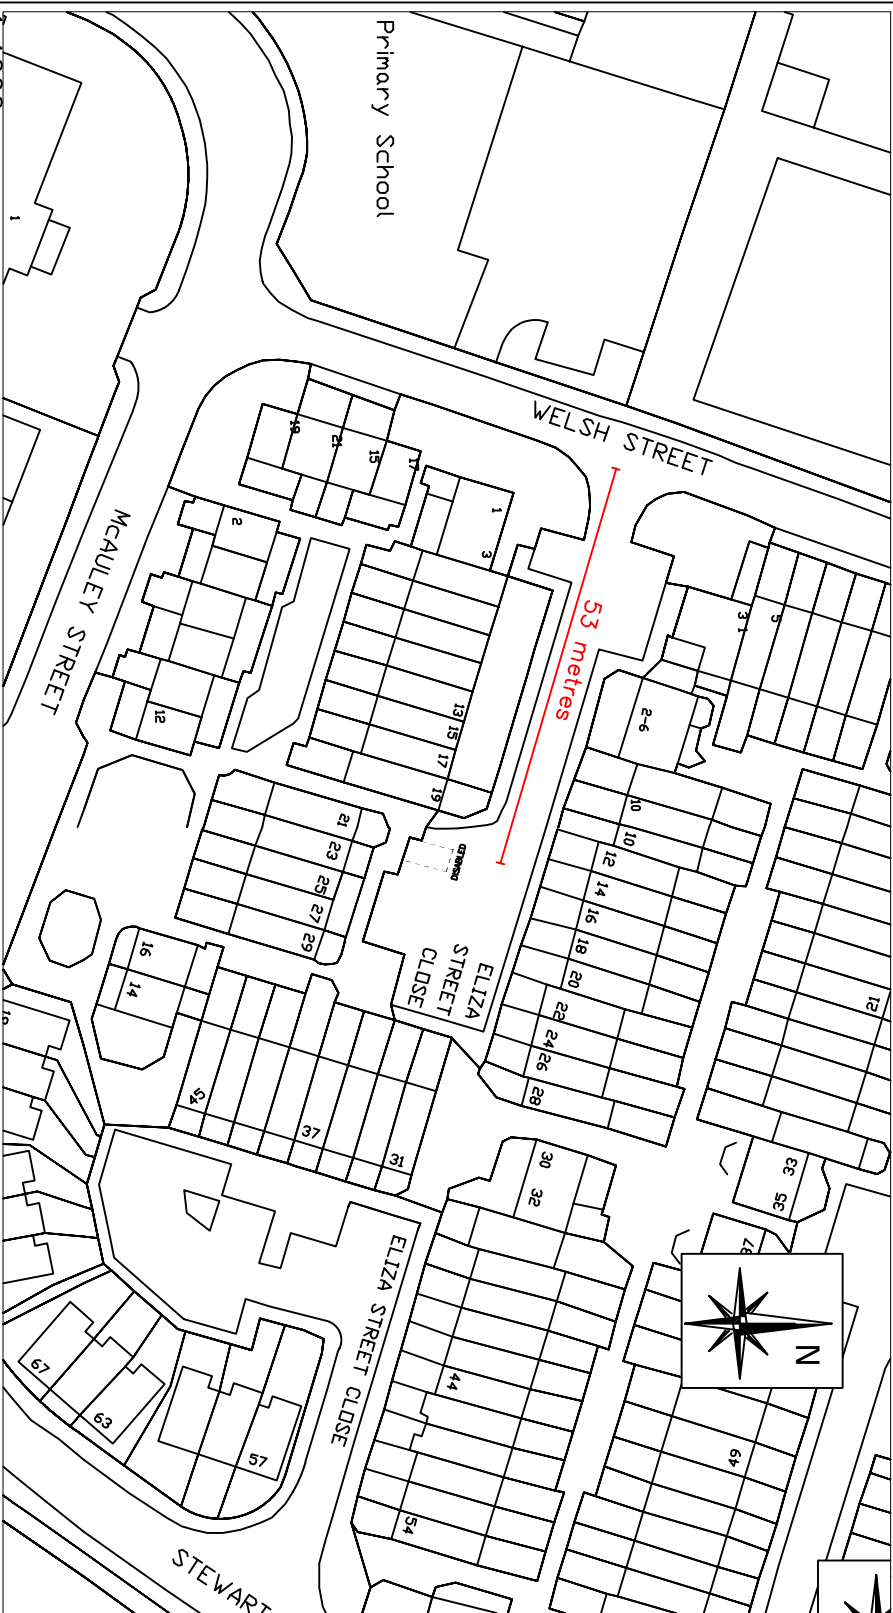

Eliza Street Close, Belfast (south-west side) – from a point 53 metres south-east junction with Welsh Street, for a distance of 3 metres in a south-easterly direction.

NO.	REVISION	DATE

Based upon the Ordnance Survey of Northern Ireland 1:1000 Scale Map with the Permission of the Director and Chief Executive
 © Crown Copyright
 Unauthorised reproduction infringes Crown Copyright and may lead to prosecution or civil proceedings

Project ACCESSIBLE/
 DISABLED PARKING BAY

Title 21 ELIZA STREET CLOSE
 BELFAST

FILE NO.	DESIGNED	AO'H	date
DRAWN	CHECKED		date
TRACED	APPROVED		date

Dwg. No. TM2/BEL/SEPT/24/49/A

Scales AS SHOWN

Eastern Division
 Annex 7
 Castle Buildings
 Stormont Estate
 Belfast
 BT4 3SQ
 Telephone: 0300 200 7893
 Textphone: 028 90540022