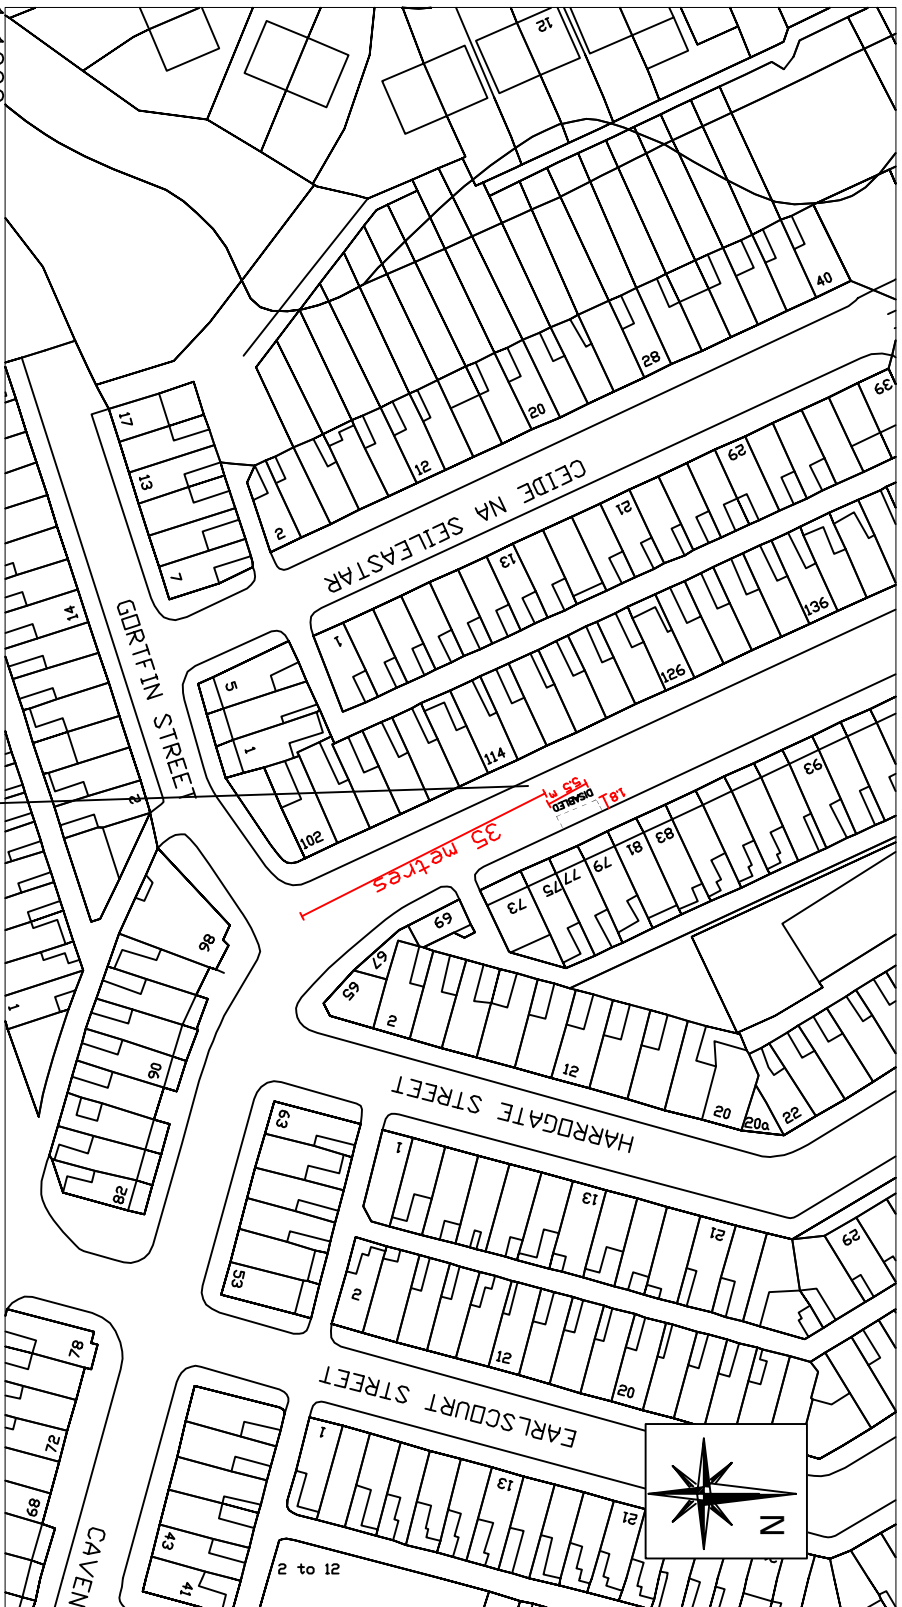

Cavendish Street, Belfast (north-east side) – from a point 35 metres north-west of its junction with Gortfin Street, for a distance of 5.5 metres in a northerly direction.

NO.	REVISION	DATE

Based upon the Ordnance Survey of Northern Ireland 1:1000 Scale Map with the Permission of the Director and Chief Executive
 © Crown Copyright
 Unauthorised reproduction infringes Crown Copyright and may lead to prosecution or civil proceedings