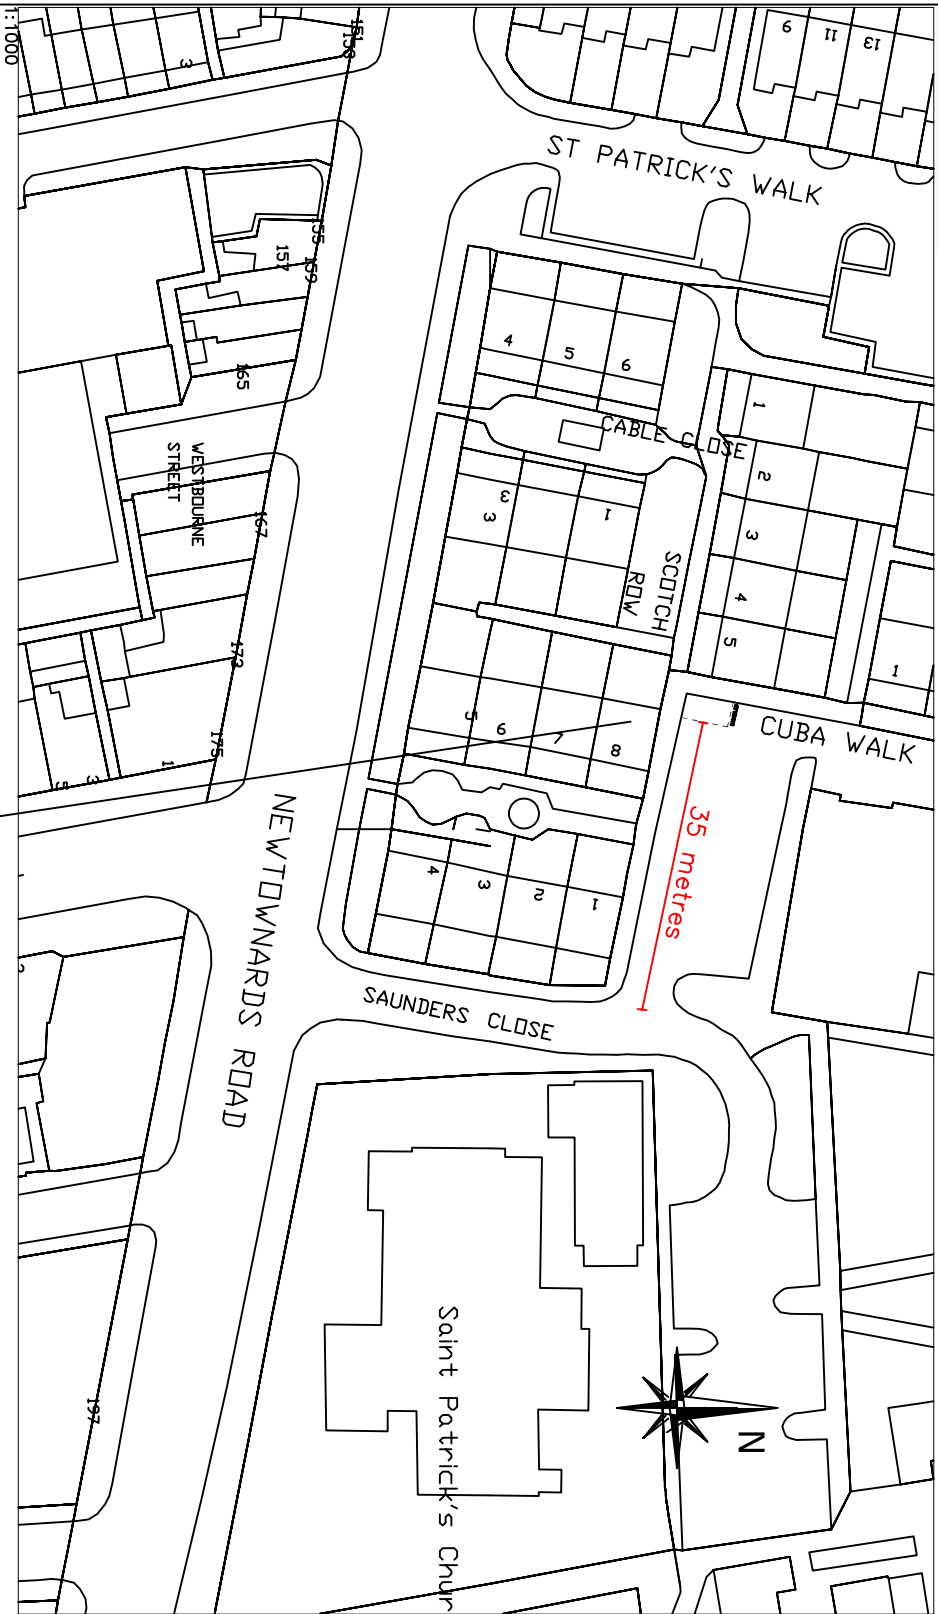

Cuba Walk, Belfast (south side of parking area adjacent to No. 5 Scotch Row) – from a point 35 metres west of its junction with Saunders Close, for a distance of 3 metres in a westerly direction.

NO.	REVISION	DATE

Based upon the Ordnance Survey of Northern Ireland 1:1000 Scale Map with the Permission of the Director and Chief Executive
 © Crown Copyright
 Unauthorised reproduction infringes Crown Copyright and may lead to prosecution or civil proceedings

Project
CUBA WALK ADJACENT TO SCOTCH ROW BELFAST

Title
PROPOSED ACCESSIBLE / DISABLED PARKING BAY

FILE NO.	DESIGNED	date
	AO'H	NOV'24
DRAWN	CHECKED	date
TRACED	APPROVED	date
Dwg. No.	Revision	

Dwg. No.
TM2/BEL/NOV/24/58/A