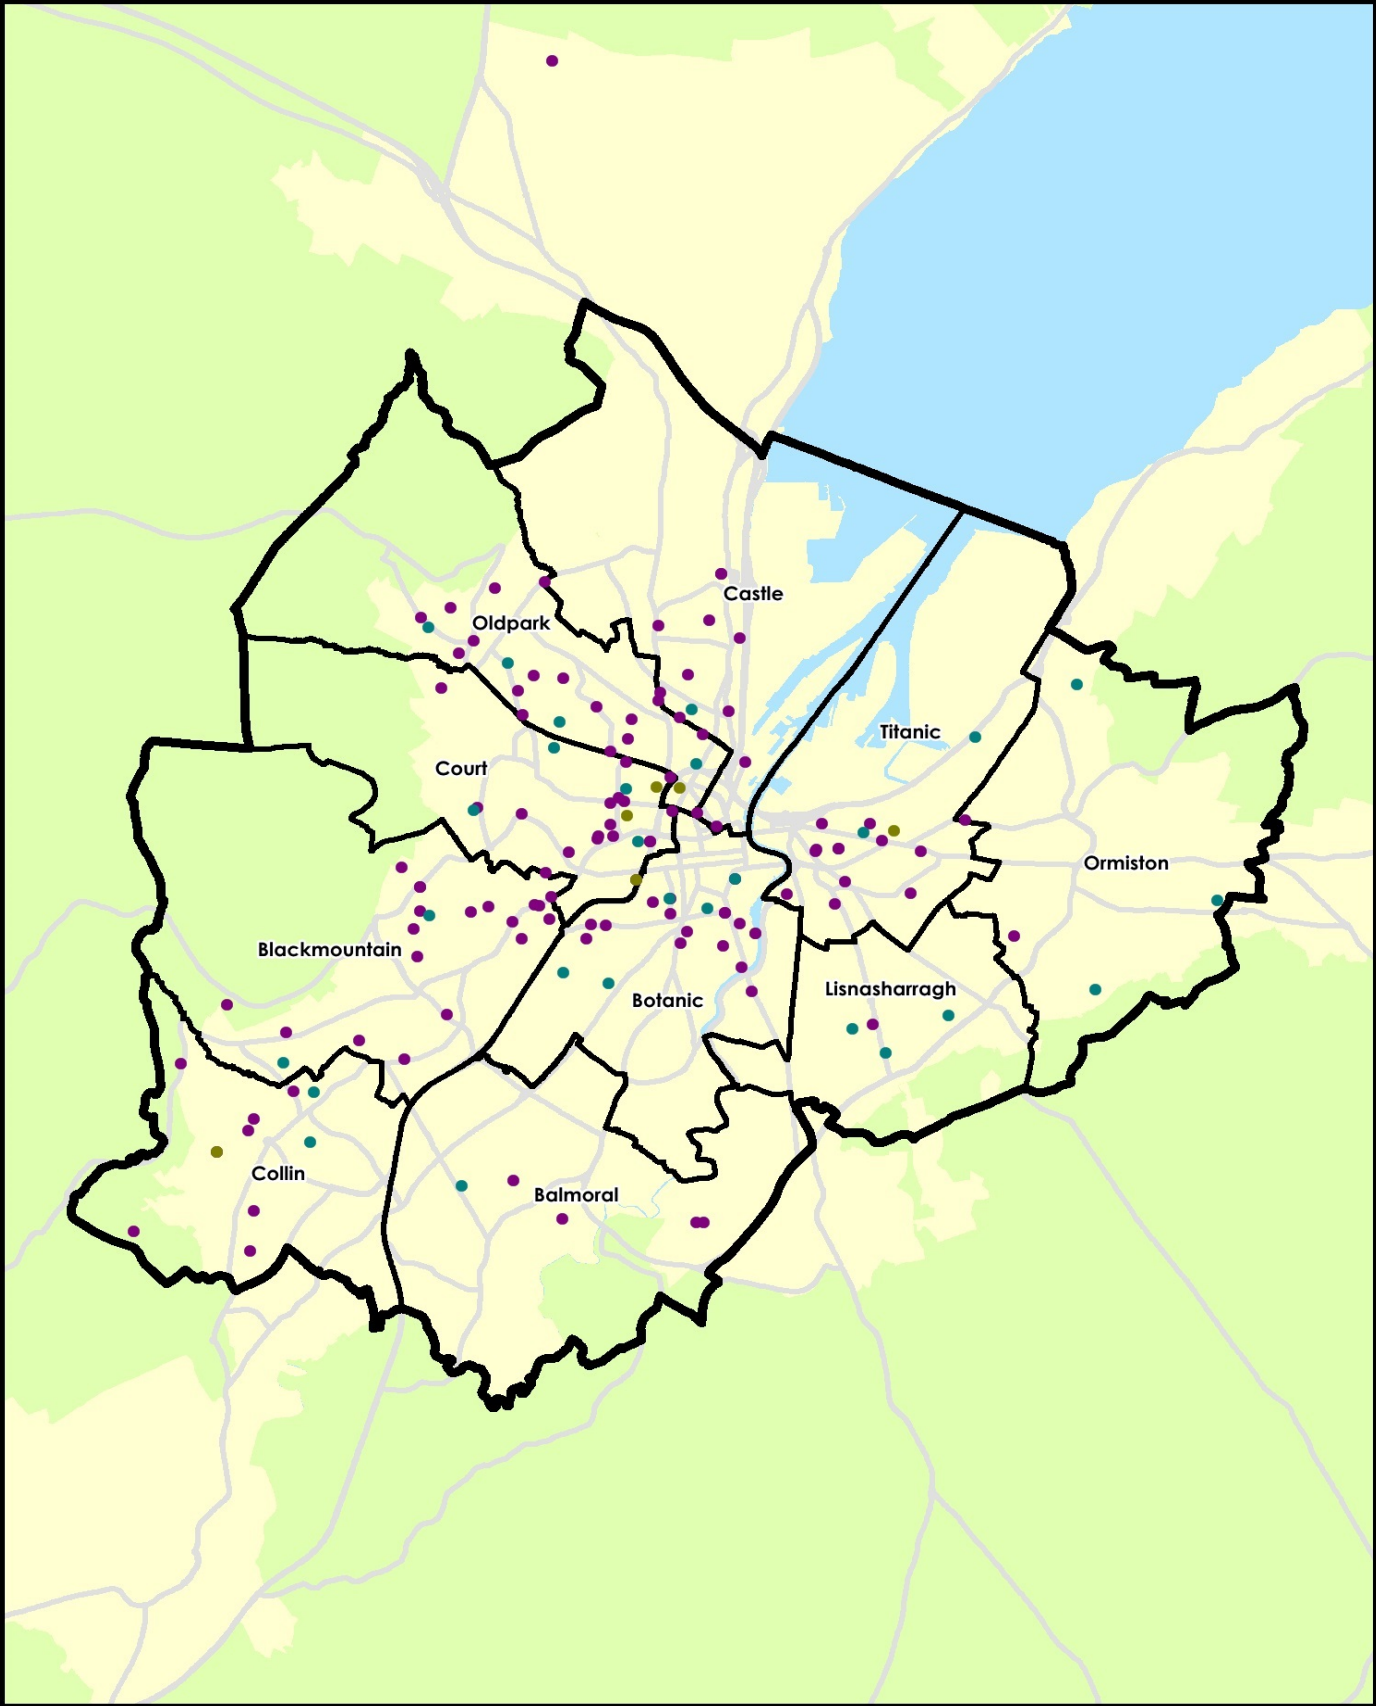

Appendix 2- Community Centre Research- Map of Provision by DEA

Belfast Community Facilities

Scale: 1 cm = 0.67 km

Key

- Council managed facility
- Council owned, Community managed facility
- Revenue and Capacity Fund recipient

- Belfast Local Government District boundary
- District Electoral Area boundary

Created by Gareth Downey (190816)
 Belfast Mapping Data
 Prepared by BCC
 Based upon the
 Land and Property Services map
 with the permission of the Director & Chief Executive
 © CROWN COPYRIGHT 2016
 CS & LA 156