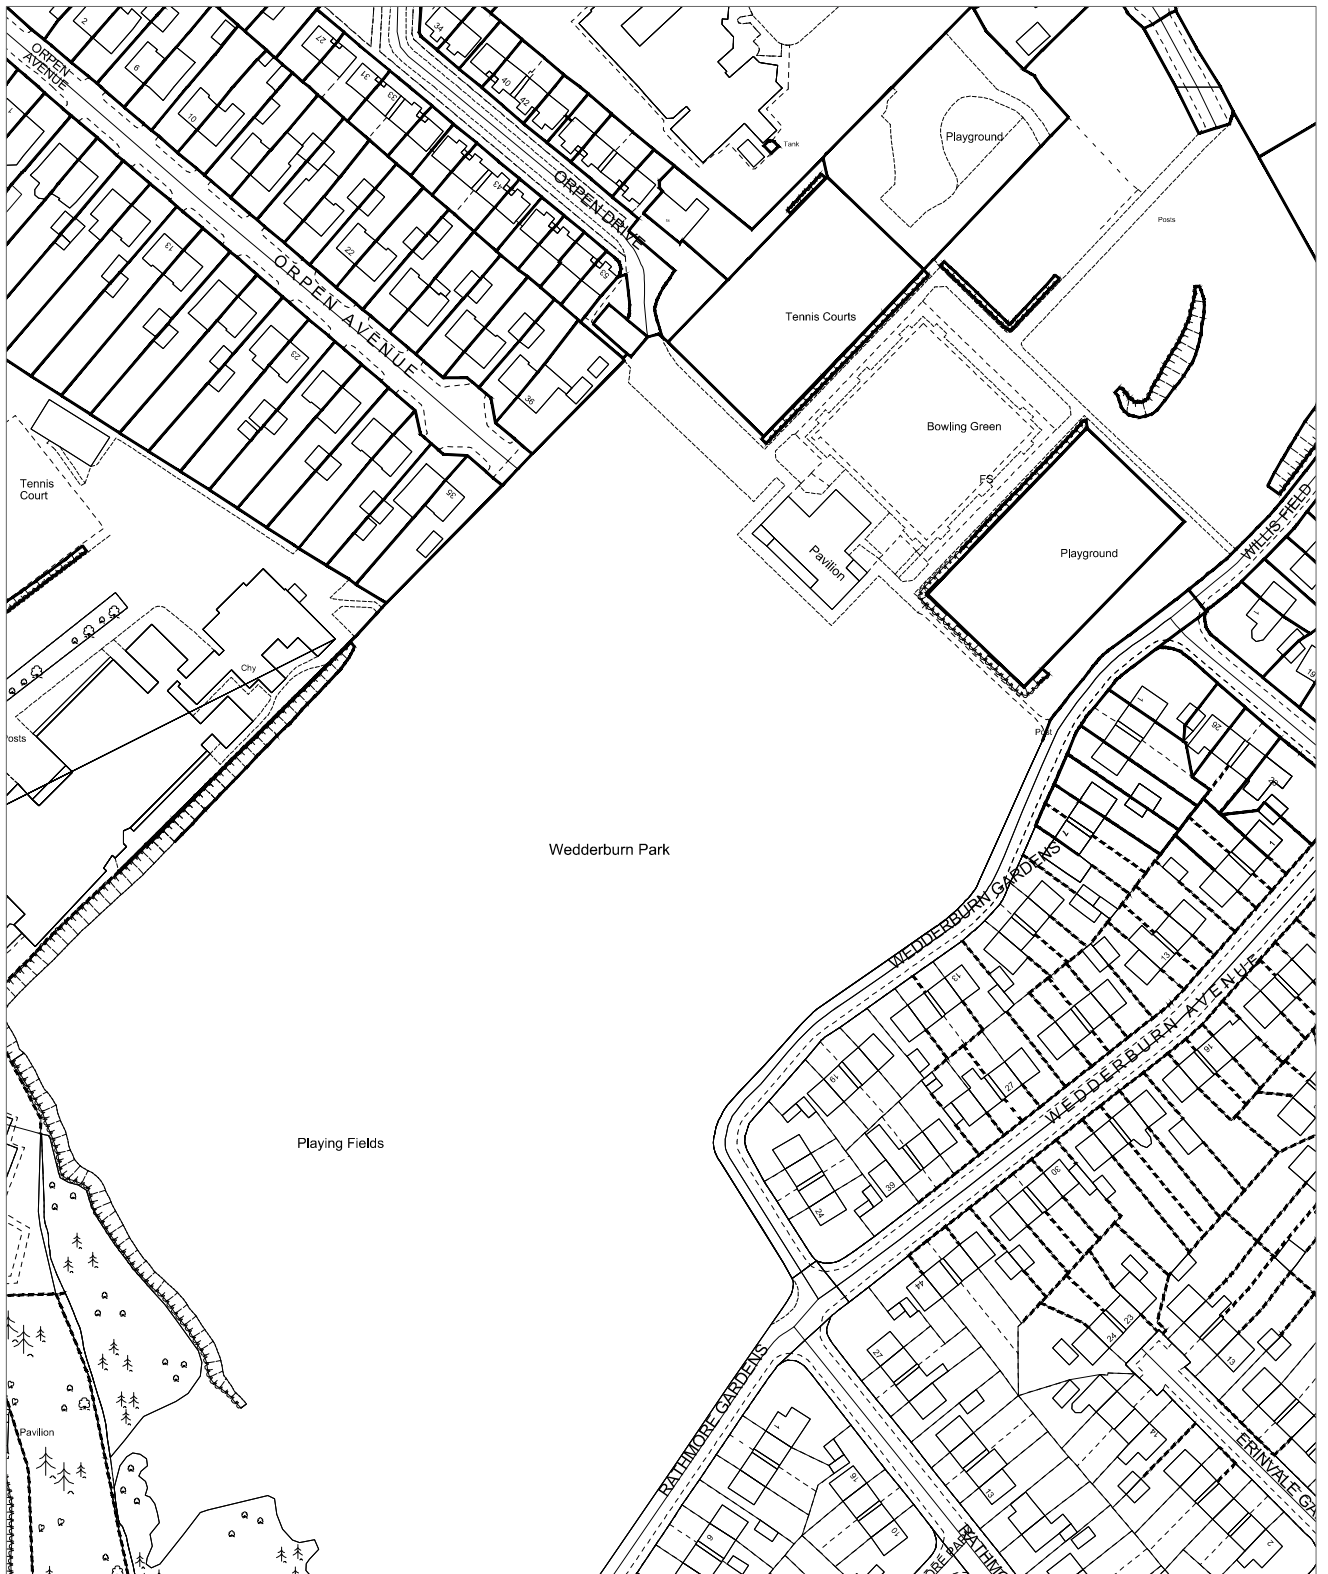

# Building Control Service

Belfast Mapping Data v3.0  
Prepared by I.S.B.  
Based upon the Ordnance Survey  
Of Northern Ireland map with the  
permission of the Director & Chief Executive.  
© CROWN COPYRIGHT 2003

100 METRES

DRAWN BY MT  
DATE 11/08/2021

Wedderburn Playing Fields  
5 Wedderburn Gardens

SCALE 1:2000