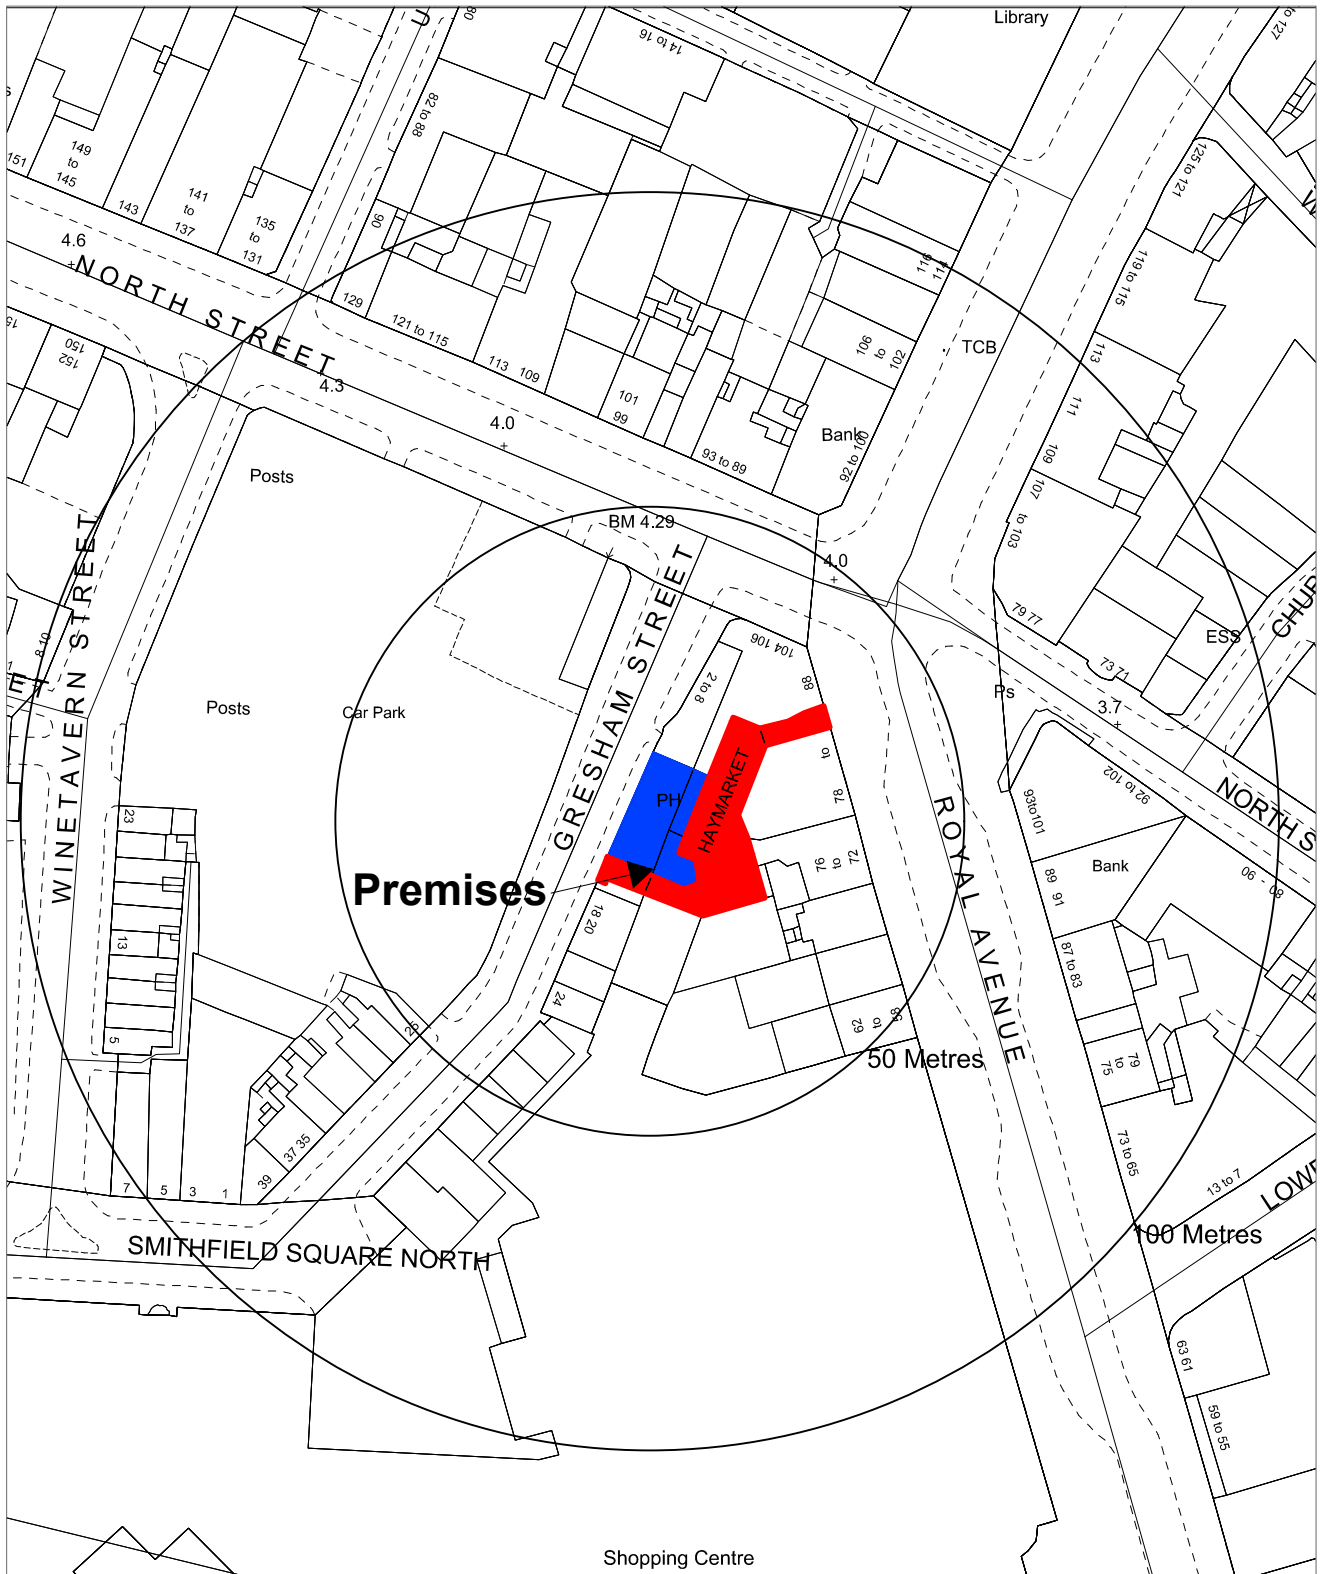

Building Control Service

Belfast Mapping Data v3.0
Prepared by I.S.B.
Based upon the Ordnance Survey
Of Northern Ireland map with the
permission of the Director & Chief Executive.
© CROWN COPYRIGHT 2003

DRAWN BY MT
DATE 09/08/2021

Haymarket
84 Royal Avenue

SCALE 1:1250