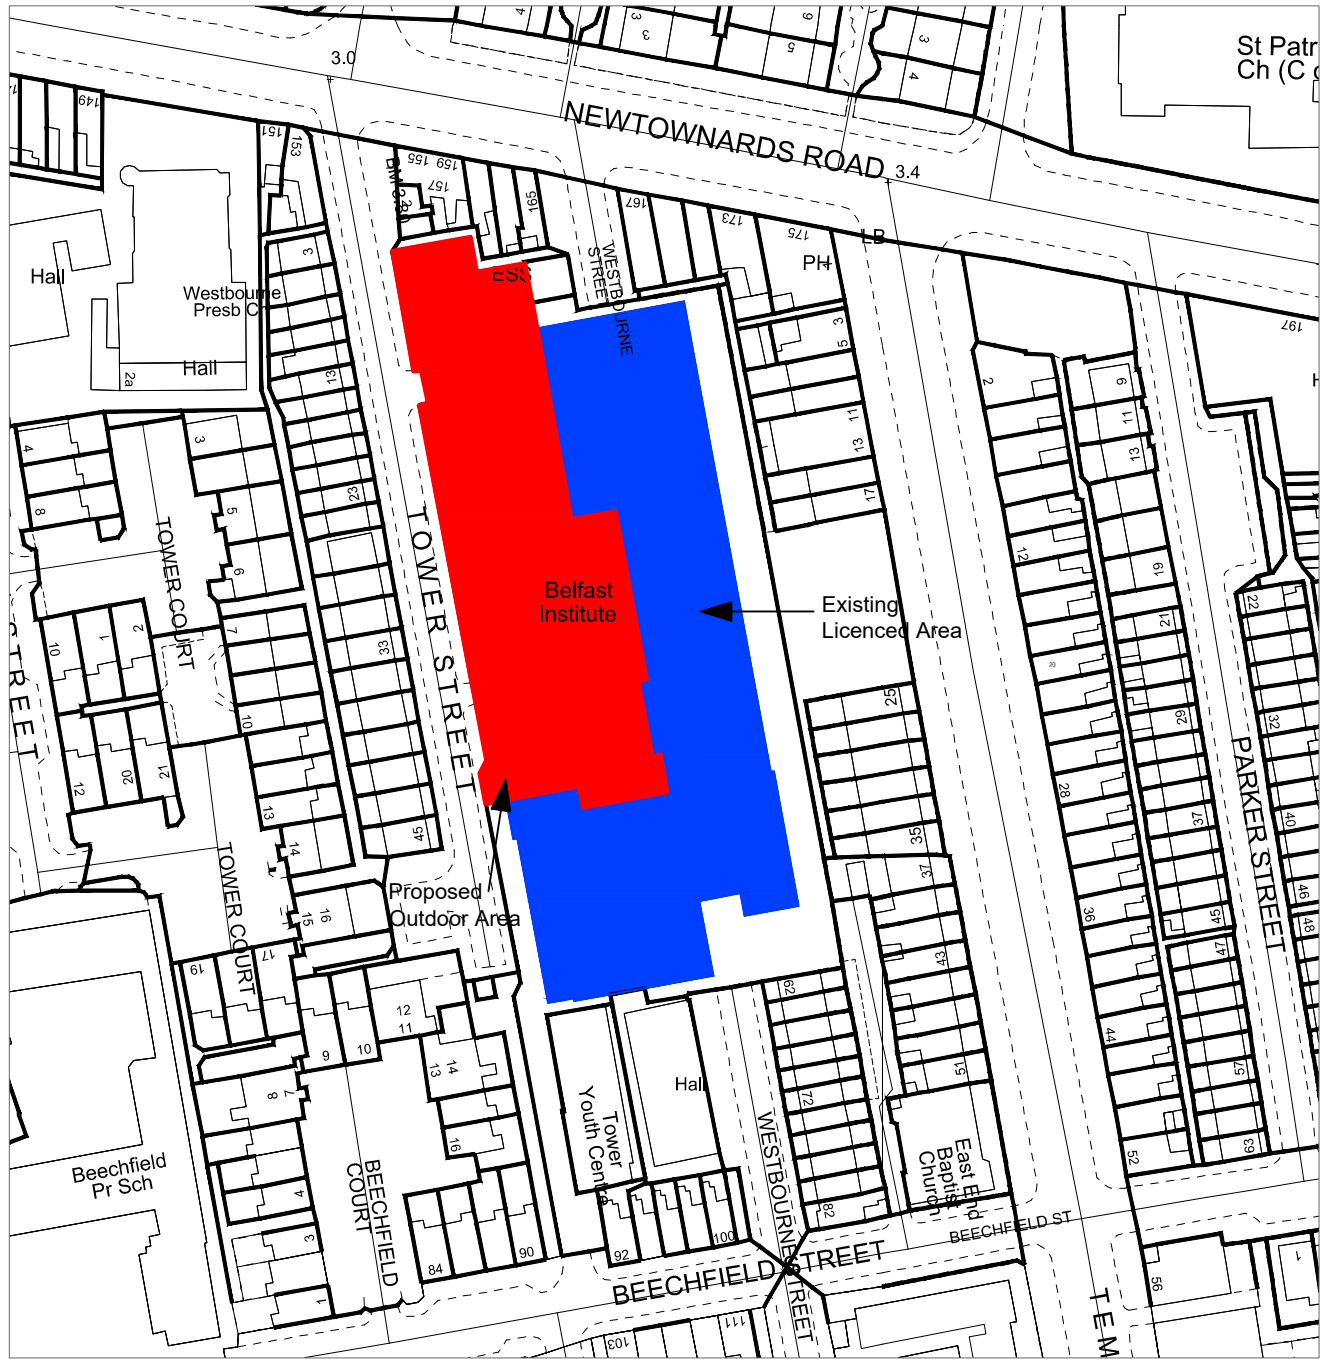

# Building Control Service

Belfast Mapping Data v3.0  
Prepared by I.S.B.  
Based upon the Ordnance Survey  
Of Northern Ireland map with the  
permission of the Director & Chief Executive.  
© CROWN COPYRIGHT 2003

DRAWN BY MT  
DATE 11/08/2021

Vault Artist Studios (Outdoor)  
4-48 Tower Street

SCALE 1:1250