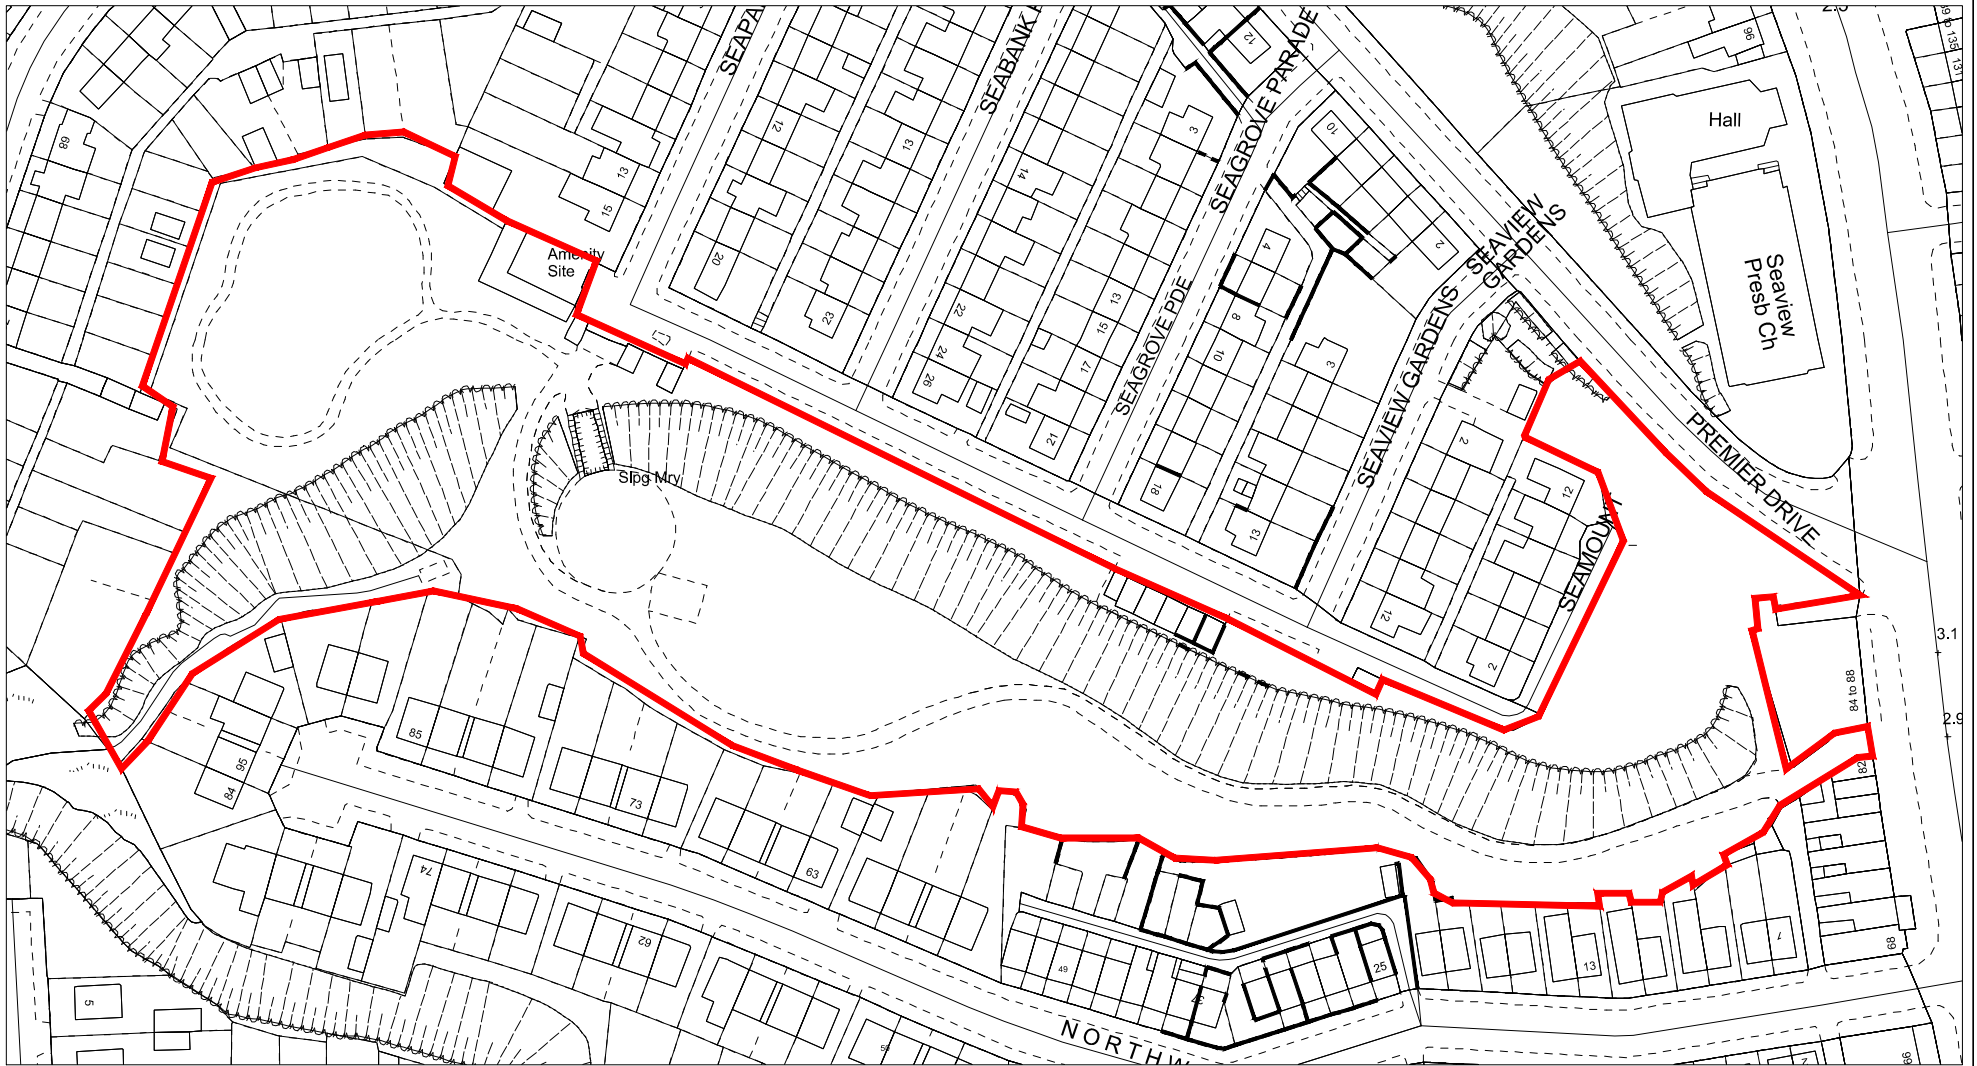

Building Control Service

DRAWN BY	M Treacy
DATE	13/10/2021

**Northwood Linear Park,
Shore Road**

SCALE **1:1250 @ A4**